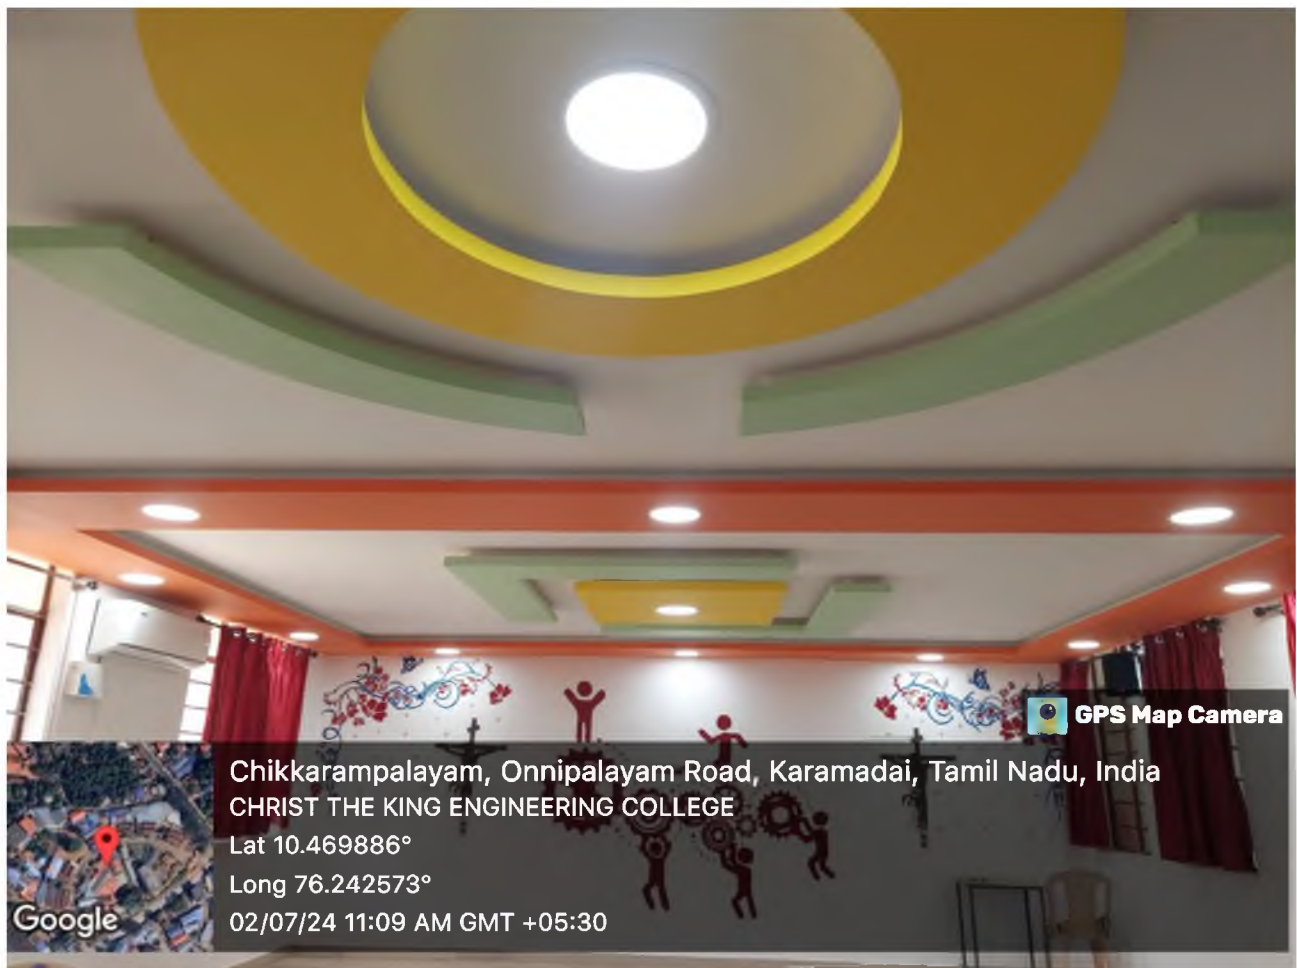

CHRIST THE KING ENGINEERING COLLEGE

Karamadai, Coimbatore - 641104

(Approved by AICTE, New Delhi & Affiliated to Anna University, Chennai)

Ph: +91 91500 76729

Email: principal@ckec.ac.in

Web: www.ckec.ac.in

3. Energy conservation by use of LED bulbs / power efficient equipment:

The institute strives to use only LED lighting. Currently, 50% of the lights in labs and classrooms are LED, while all street lights are LED. In addition to using power-efficient equipment extensively on campus, our staff and students are trained to utilize electricity more wisely.

PHOTOS

LED Bulb in Seminar Hall