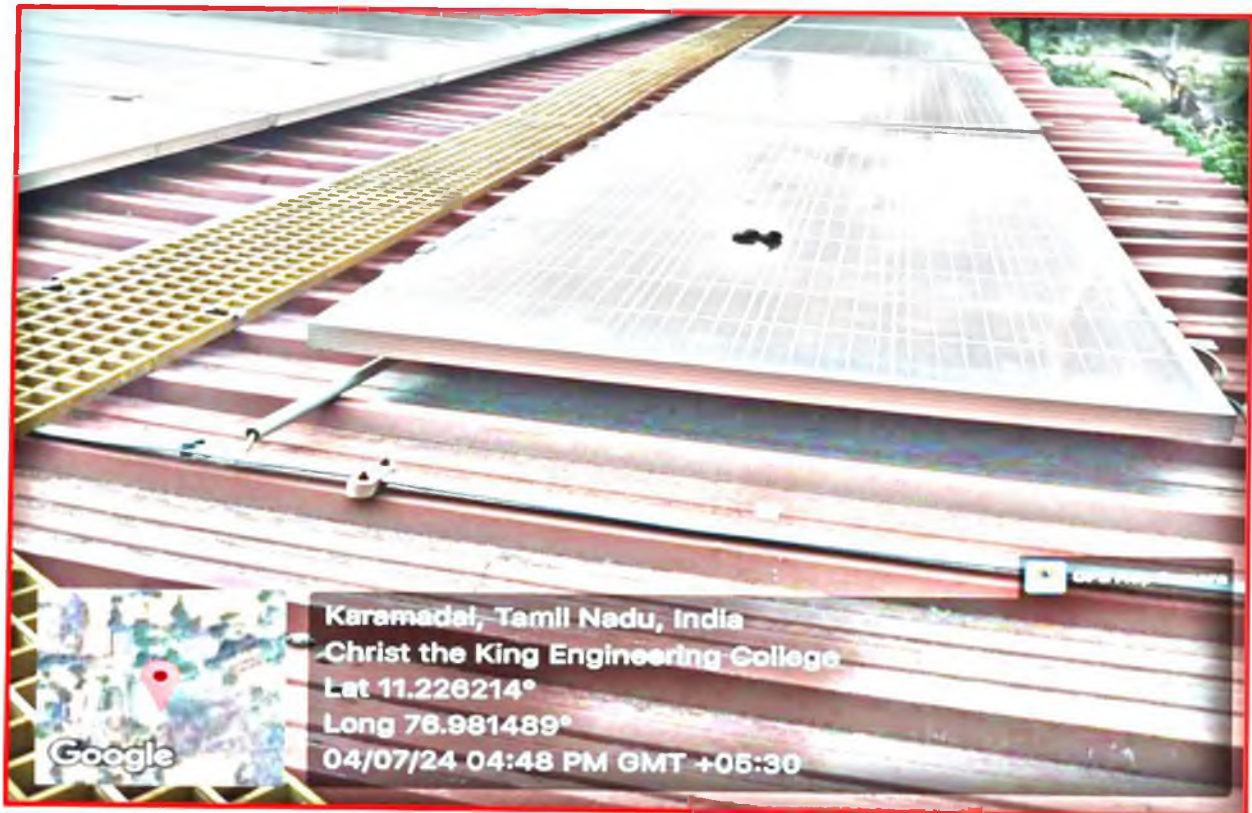

CHRIST THE KING ENGINEERING COLLEGE

Karamadai, Coimbatore - 641104

(Approved by AICTE, New Delhi & Affiliated to Anna University, Chennai)

Ph: +91 91500 76729

Email: principal@ckec.ac.in

Web: www.ckec.ac.in

7.1.2 The Institute has facilities for alternate sources of energy and energy conservation measures.

1. Solar Energy

An important step toward environmentally friendly energy practices and sustainable energy practices has been taken with the establishment of a solar power plant on campus. A solar power plant is a structure that uses sunshine energy to create electricity.

PHOTOS

Roof Top Solar Power Plant